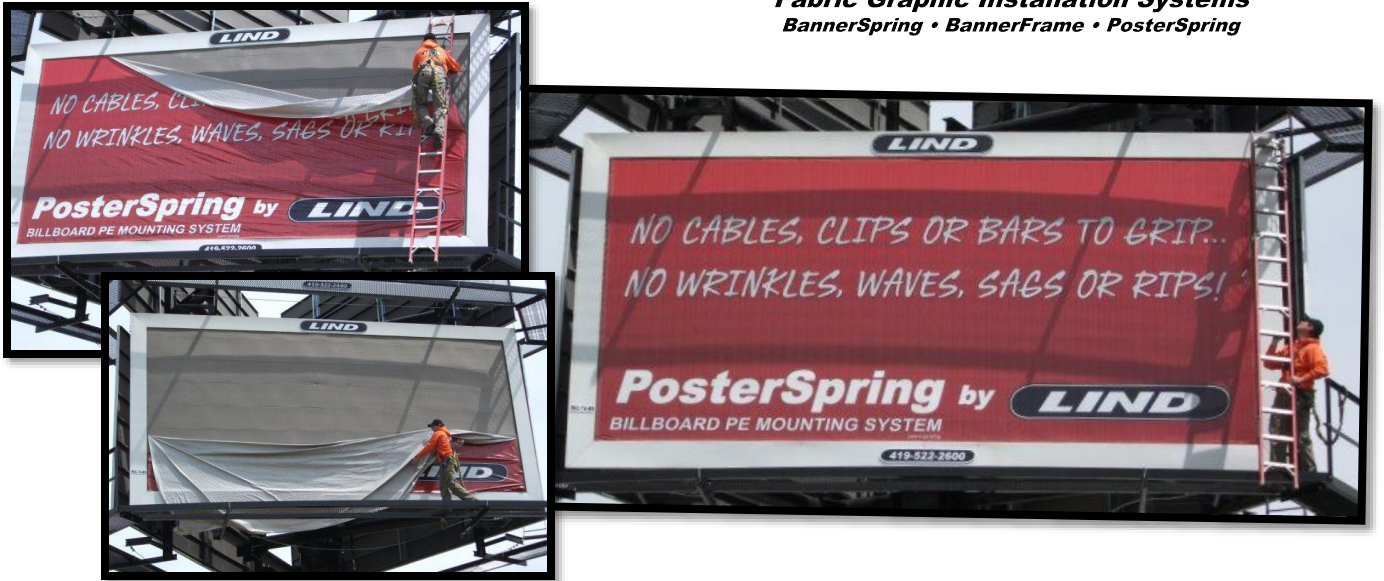

PosterSpring....Simply Perfect.

LIND SignSpring™
PATENTED

Fabric Graphic Installation Systems
BannerSpring • BannerFrame • PosterSpring

Posters go from box to billboard...no prep or tools required!

Simple: Patented spring & hook design

Easy: System installs easily in under an hour. Post single sheet posters in 10 minutes or less!

Durable: 100% Stainless Steel product. NO pulleys, plastic, cables, clips, gripper bars, or pockets.

Efficient: Use single sheet PE posters and vinyl from any vendor!

Fast: Posters go straight from shipping box to billboards. No Prep Required!

Ultra Eco-Friendly: Limited cuts and protrusions allow for easy poster re-use and rotation

Proven: Developed and used by billposters in extreme Great Lakes weather conditions